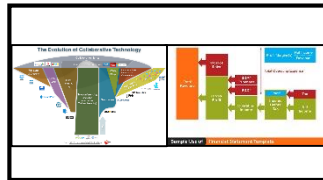

WS Series

WS with Type-C Dongle

WS Series

Different models-Different number of windows

Single-window Receiver

WS-1

Double-window Receiver

WS-2

Quad-window Receiver

WS-4

Specification

Features	WS	WS-1	WS-2	WS-4
PICTURES				
NUMBER OF VIEWERS SIMULTANEOUSLY	ONE Full-HD VIEWERS at a time 	ONE Full-HD VIEWERS at a time 	TWO Full-HD VIEWERS at a time 	FOUR Full-HD VIEWERS at a time 
OUTPUT	Max 1080P 60Hz	Max 1080P 60Hz	Max 4K 60Hz	Max 4K 60Hz
PACKAGE	One base	One base with one HDMI dongle	One base with two HDMI dongles	One base with four HDMI dongles
WINDOWS/MAC	PC client Software or Additional WMT-Mini/HDMI/Type-C dongles	PC client Software or Additional WMT-Mini/HDMI/Type-C dongles	PC client Software or Additional WMT-Mini/HDMI/Type-C dongles	PC client Software or Additional WMT-mini/HDMI/Type-C dongles
ANDROID	Mirroring with App	Mirror with App	Mirror with App	Mirror with App
IOS or MACBOOK	Mirroring with Native "Airplay"	Mirroring with Native "Airplay"	Mirroring with Native "Airplay"	Mirroring with Native "Airplay"
CONNECTED DEVICES	Max 14 devices	Max 14 devices	Max 14 devices	Max 14 devices
MULTIUSER SUPPORT	One viewer with thumbnail windows preview all connected devices	One viewer with thumbnail windows preview all connected devices	Dual viewers with thumbnail windows preview all connected devices	Quad viewers with thumbnail windows preview all connected devices
CENTRALIZED MANAGEMENT	Cloud	Cloud	Cloud	Cloud