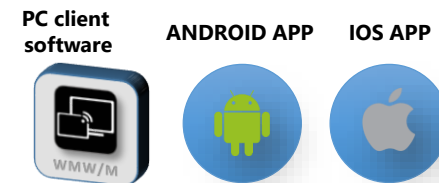

Hardware Transmitter Solution

WS with HDMI Dongle

WS with Type-C Dongle

WS Series