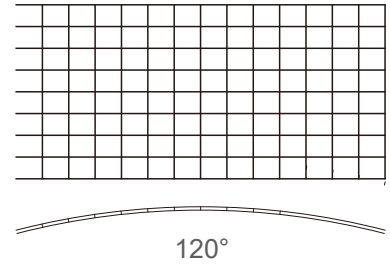

Wide Viewing Angle for Broader Reach

A wide viewing angle of 160° horizontal and 140° in vertical which reaches more viewers. The picture quality remains seamless in all direction and at a distance, presenting all viewers the same highly quality outputs. This makes it suitable for large gathering and outdoor advertisement.

Strict Aging Test

All products undergo a strict aging test. The 72 hours aging test is conducted without die lamp, dim lamp, color difference and mosaic. The product is introduced in the market only if it passes the aging test, the best quality is ensured for you.

Outdoor led display application

The screens are perfect for plaza, shopping mall, stadiums billboards, casinos and a host of outdoor applications.