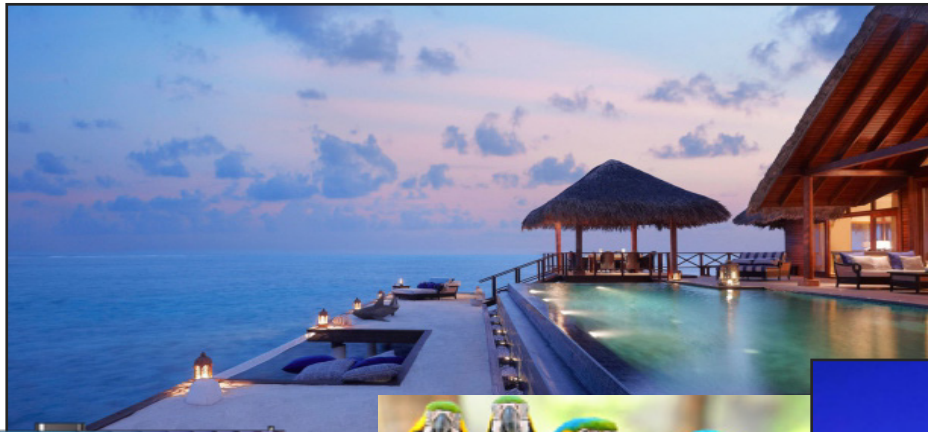

# Waterproof Iron LED Display

Advertising Screen & Long Distance Viewing