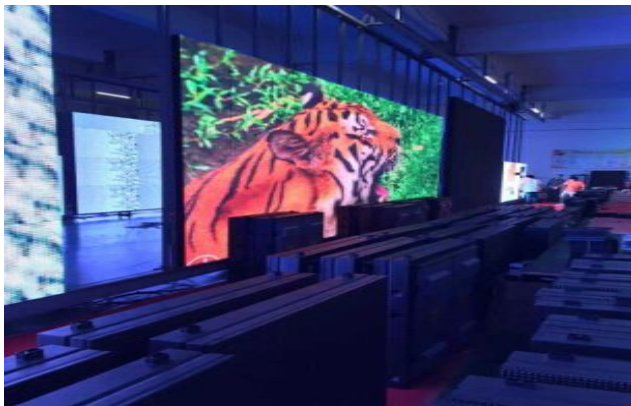

Wide Viewing Angle for Broader Reach

A wide viewing angle of 160° horizontal and 140° in vertical which reaches more viewers. The picture quality remains seamless in all direction and at a distance, presenting all viewers the same highly quality outputs. This makes it suitable for large gathering and outdoor advertisement.

Strict Aging Test

All products undergo a strict aging test. The 72 hours aging test is conducted without die lamp, dim lamp, color difference and mosaic. The product is introduced in the market only if it passes the aging test, the best quality is ensured for you.

Outdoor led display application

The screens are perfect for plaza, shopping mall, stadiums billboards, casinos and a host of outdoor applications.